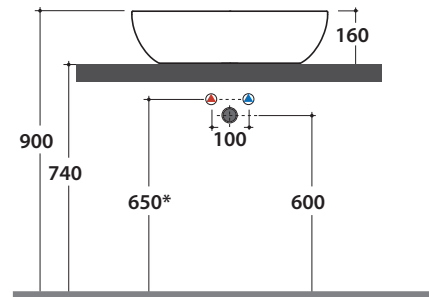

T-EDGE BASIN B6R60BI

CE EN 14688:2015

It can be combined with Arredo Wood furniture

GLOBO

	Rubinetto a parete Wall mounted taps	Rubinetto su piano Taps mounted on counter top
A:	70	105
B:	260	295
C:	450	485
D:	375	410

Ceramic antibacterial effect
BATAFORM®

Bagno di Colore

Glazed product with
CERASLIDE®

GLOBOTHIN®

Le Pietre

Cod. **B6R60BI**

Basin 60.38 h16 cm. Sit-on installation. Weight 10 Kg

* For taps mounted on counter top

Cod. **FI024BI**

Valve drain with ceramic top for basins without overflow. Weight 0,5 Kg

Cod. **FI024CR**

Chromed valve drain for basins without overflow. Weight 0,5 Kg