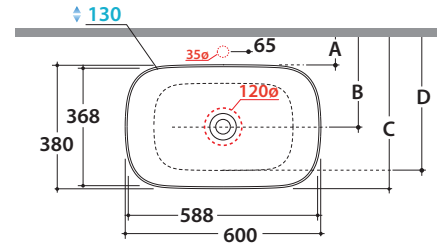

T-EDGE BASIN B6R60BI

CE EN 14688:2015

It can be combined with Arredo Wood furniture

GLOBO

	Rubinetto a parete Wall mounted taps	Rubinetto su piano Taps mounted on counter top
A:	70	105
B:	260	295
C:	450	485
D:	375	410

Ceramic antibacterial effect
BATAFORM®

Bagno di Colore

Glazed product with
CERASLIDE®

GLOBOTHIN®

Le Pietre

Cod. **B6R60BI**

Basin 60.38 h16 cm. Sit-on installation. Weight 10 Kg

* For taps mounted on counter top

Cod. **FI024BI**

Valve drain with ceramic top for basins without overflow. Weight 0,5 Kg

Cod. **FI024CR**

Chromed valve drain for basins without overflow. Weight 0,5 Kg