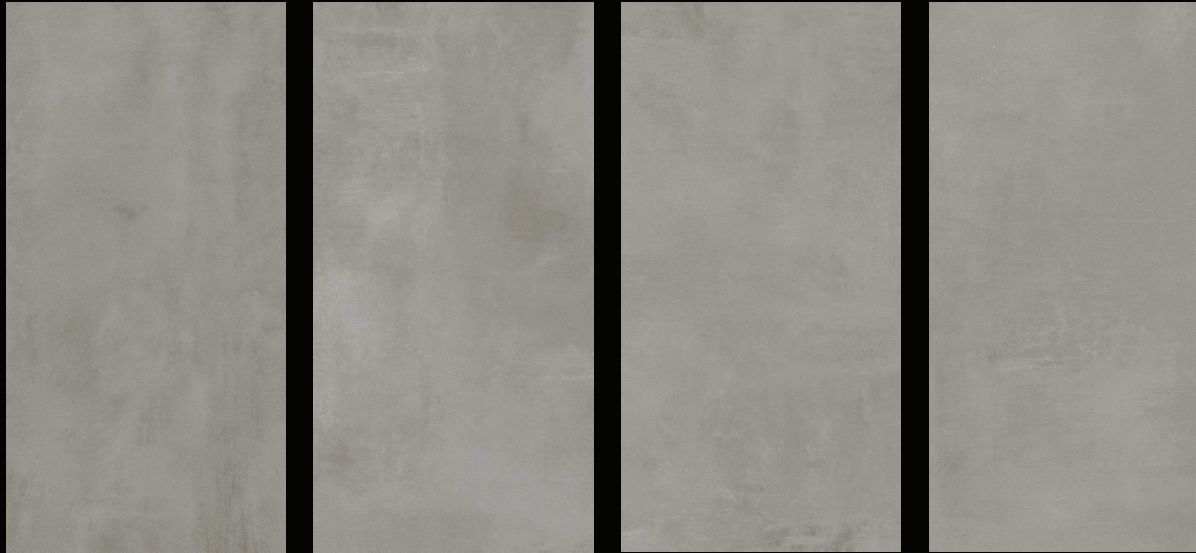

Concrete Look

Boost Grey

75x150 cm (Rectified monocaliber)

Available in 4 patterns

Matte: 9 mm

Features

- Ideal for high-traffic floors*
- Suitable for floors in commercial settings*
- Can be used on external facades