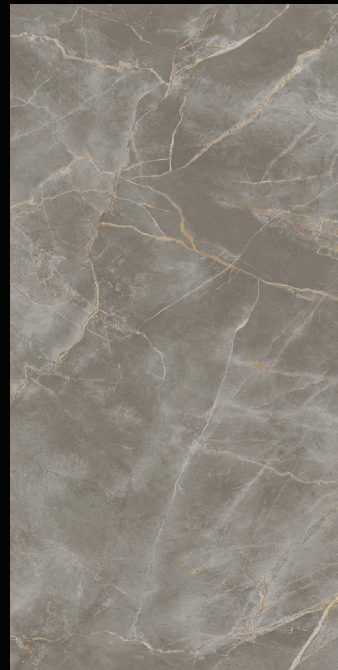

Marble Look

# Fior Di Bosco

120x278 cm (Rectified)

Available in 4 patterns

Polished: 6 mm

Slik: 6 mm

## Finishes & features

- Light and easy to handle
- Aesthetic continuity between floors and walls
- Ideal for renovations because they can also be installed on pre - existing surfaces
- Ease of cutting
- Modular formats 120x120 cm / 120x278 cm

# Fior Di Bosco

120x240 cm (Rectified)

Available in 12 patterns: Polished: 9 mm