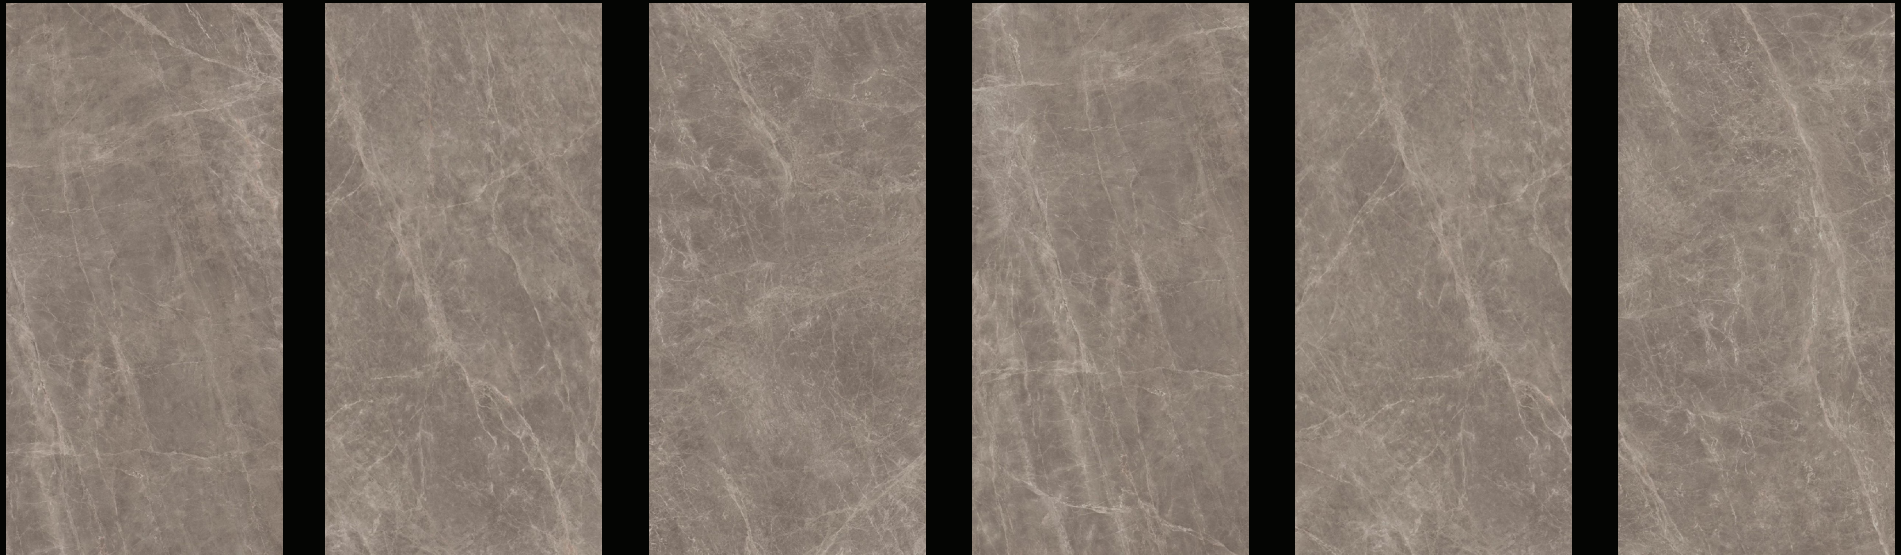

Marble Look

Gris Supreme

120x240 cm (Rectified monocaliber)

Available in 6 patterns

Polished: 9 mm

Features

- Ideal for high-traffic floors*
- Suitable for floors in commercial settings*
- Can be used on external facades