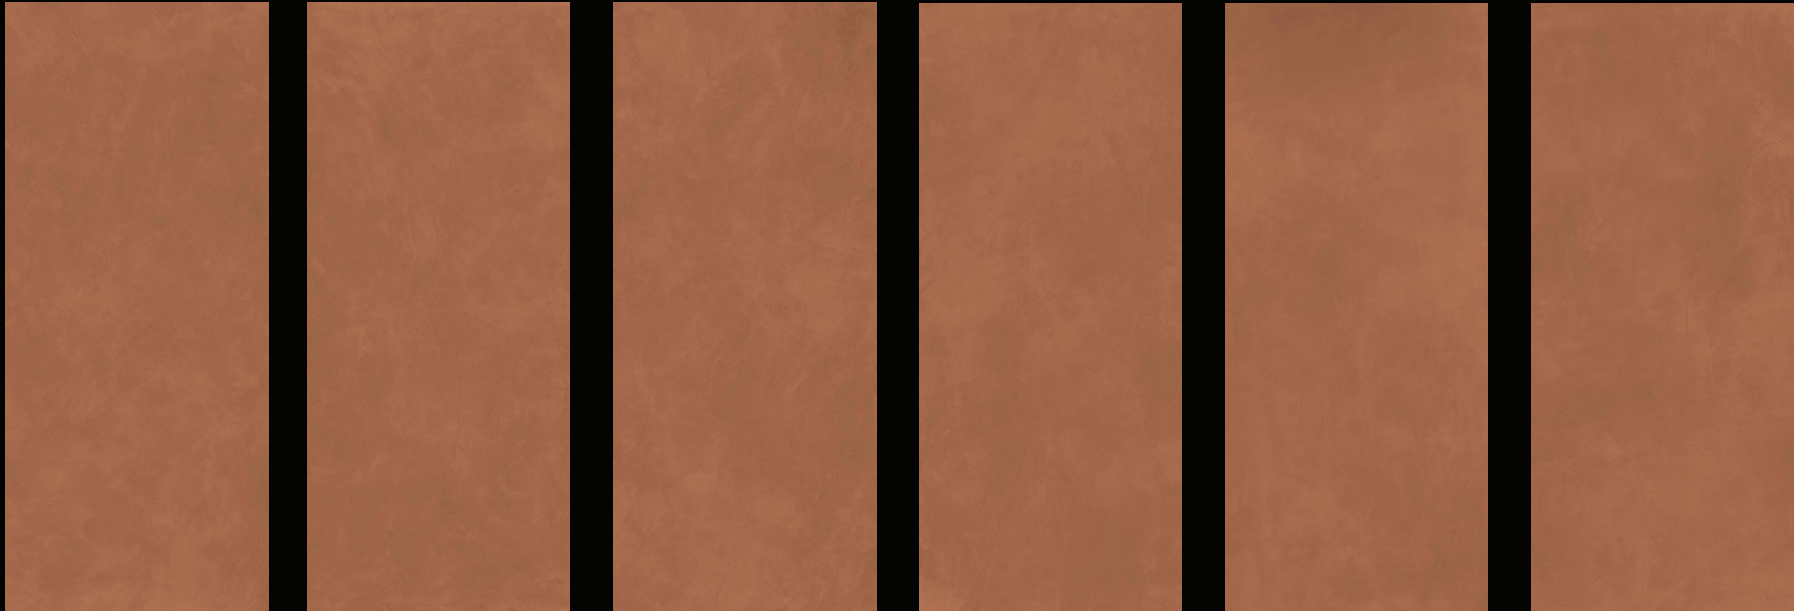

Concrete Look

Prism Caramel

120x278 cm (Rectified monocaliber)

Available in 6 patterns

Matte: 6 mm

Features

- Light and easy to handle
- Aesthetic continuity between floors and walls
- Ideal for renovations because they can also be installed on pre-existing surfaces
- Ease of cutting
- Modular formats 120x120 cm / 120x278 cm