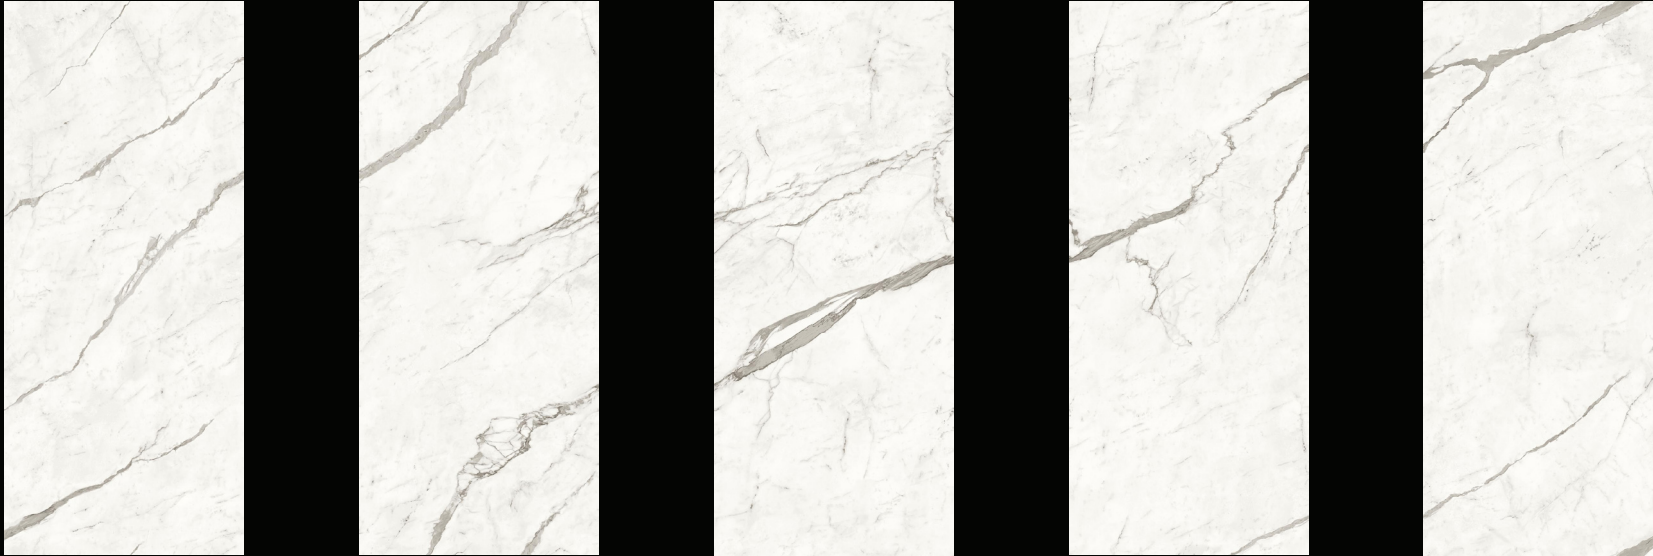

Silk: 12 mm

Satin: 12 mm

Silk: 12 mm

Features

- Maximum surface hygiene, durability and graphic harmony
- Kitchen counters, backsplashes, tables, and matching furnishings
- Furnishing projects coordinated with floors and walls
- Available in various thicknesses

Marble Look

Statuario Supremo

120x278 cm (Rectified monocaliber)

Available in 5 patterns

Polished: 6 mm

Silk: 6 mm

Features

- Light and easy to handle
- Aesthetic continuity between floors and walls
- Ideal for renovations because they can also be installed on pre-existing surfaces
- Ease of cutting
- Modular formats 120x120 cm / 120x278 cm